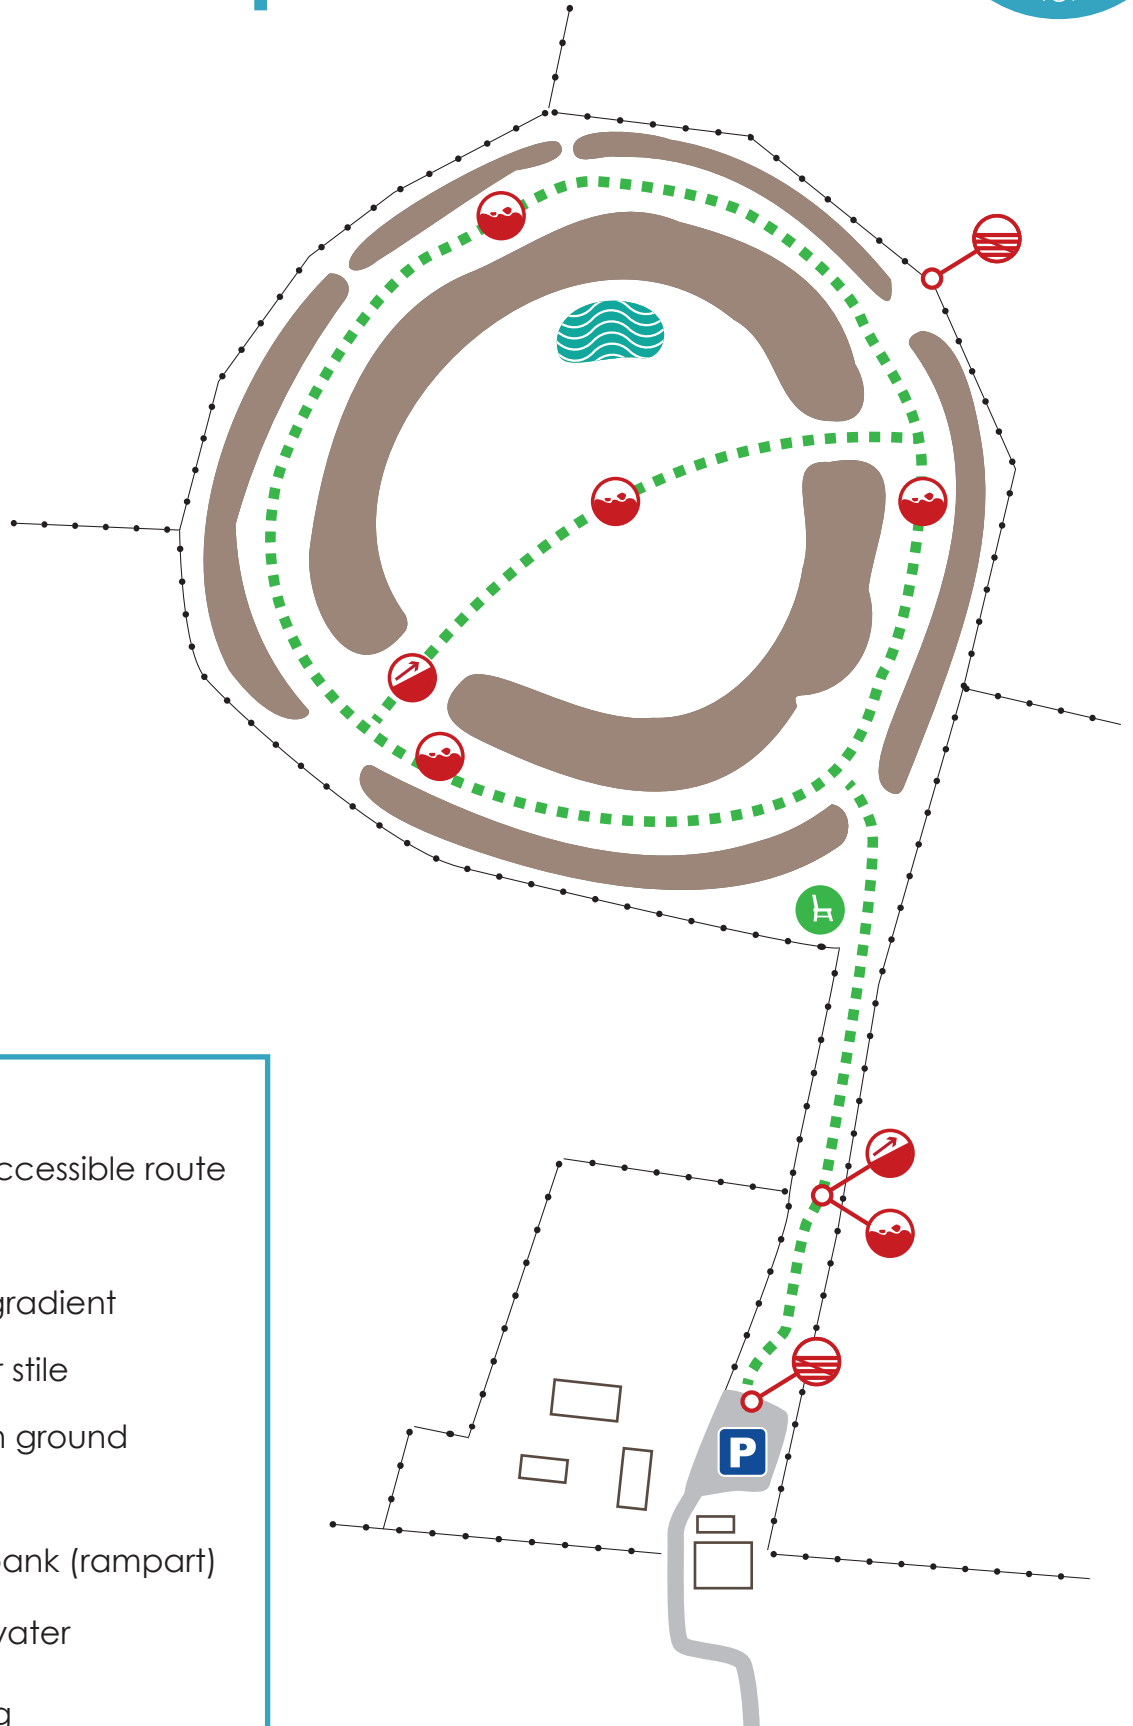

Castle an Dinas

Access map

Key

-  most accessible route
-  seat
-  steep gradient
-  gate or stile
-  uneven ground
-  fence
-  earth bank (rampart)
-  open water
-  building
-  car park